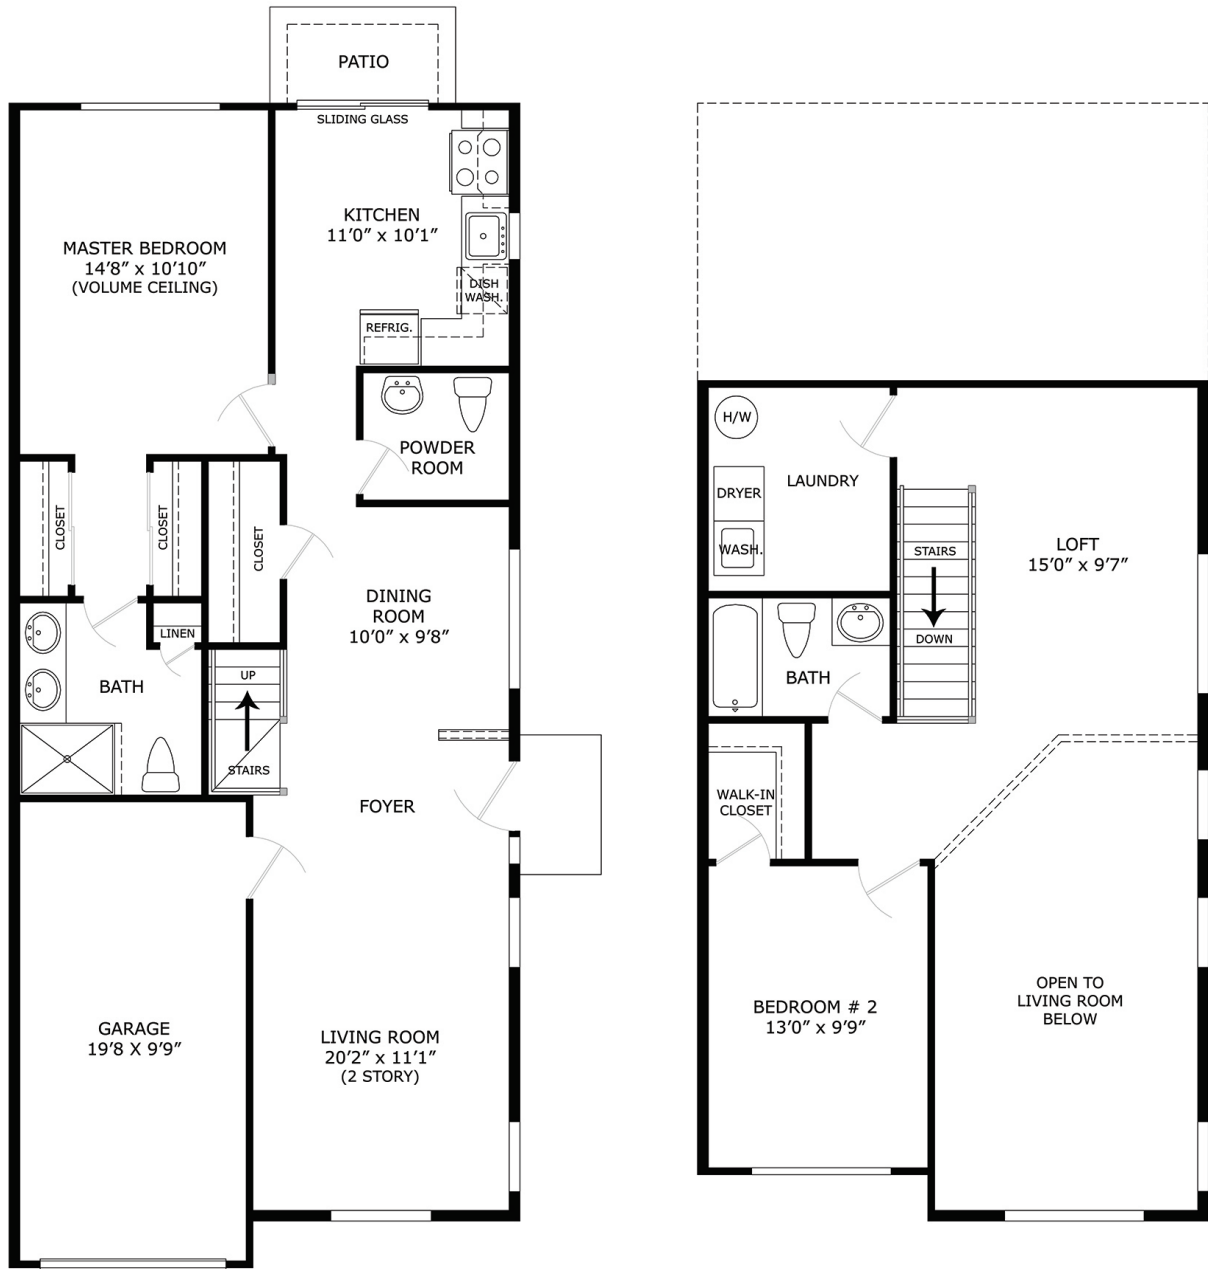

DEVONWOOD II

1,480 SQ. FEET · 2 BEDROOM · LOFT · 2.5 BATH

NOTES:

Plans and furnishings are for marketing purposes only, and are not to scale. Please inspect construction, subdivision, utility, landscape and other plans available through leasing center for complete and specific information. Actual locations may vary and items shown or not shown on this place are subject to errors, omissions and field changes.

*All units can be reasonably adapted for handicap accessibility for an extra charge