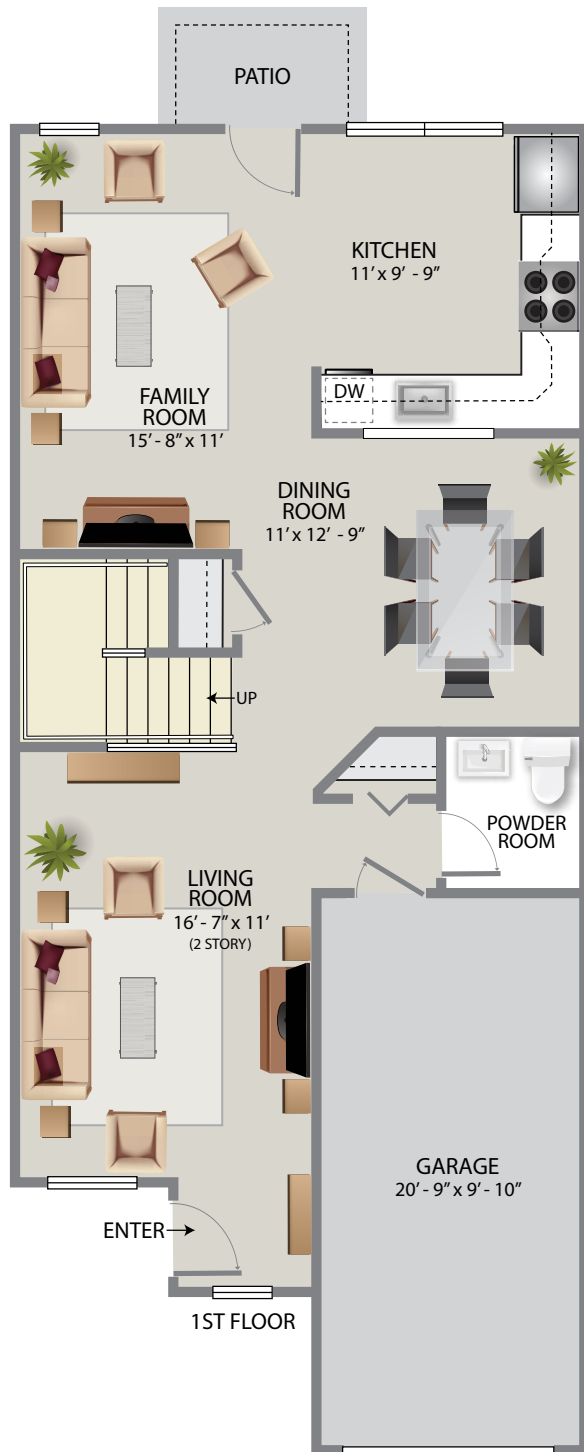

BANYAN III

- 1,700 Sq. Ft.
- 3 Bedrooms
- 2.5 Baths

Plans and furnishings are for marketing purposes only, and are not to scale. Please inspect construction, subdivision, utility, landscape and other plans available through leasing center for complete and specific information. Actual locations may vary and items shown or not shown on this place are subject to errors, omissions and field changes.

*All units can be reasonably adapted for handicap accessibility for an extra charge.  