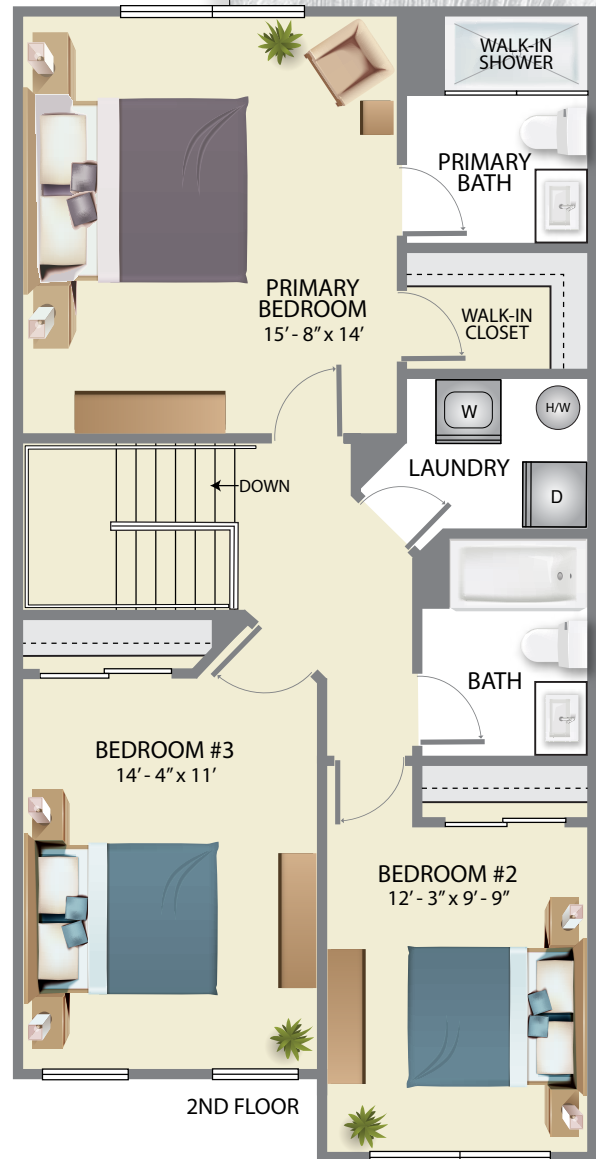

BANYAN III

- 1,700 Sq. Ft.
- 3 Bedrooms
- 2.5 Baths

Plans and furnishings are for marketing purposes only, and are not to scale. Please inspect construction, subdivision, utility, landscape and other plans available through leasing center for complete and specific information. Actual locations may vary and items shown or not shown on this place are subject to errors, omissions and field changes.

*All units can be reasonably adapted for handicap accessibility for an extra charge.  