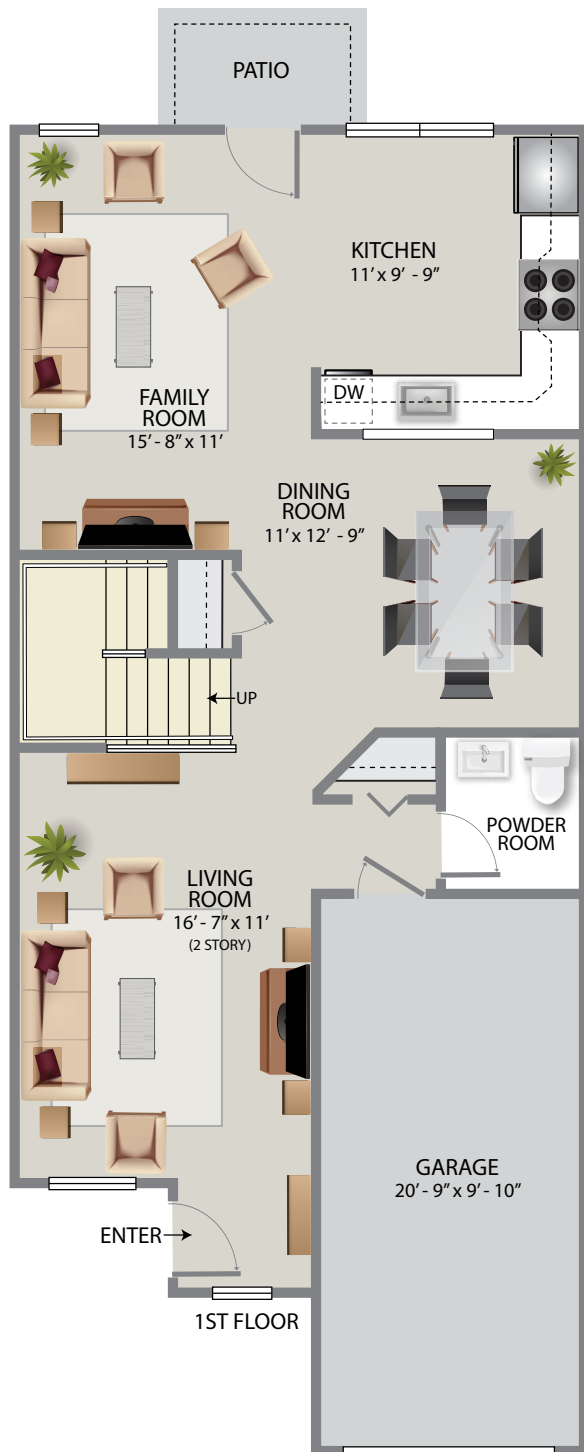

BANYAN II

- 1,470 Sq. Ft.
- 2 Bedrooms
- 2.5 Baths

Plans and furnishings are for marketing purposes only, and are not to scale. Please inspect construction, subdivision, utility, landscape and other plans available through leasing center for complete and specific information. Actual locations may vary and items shown or not shown on this place are subject to errors, omissions and field changes.

*All units can be reasonably adapted for handicap accessibility for an extra charge.  