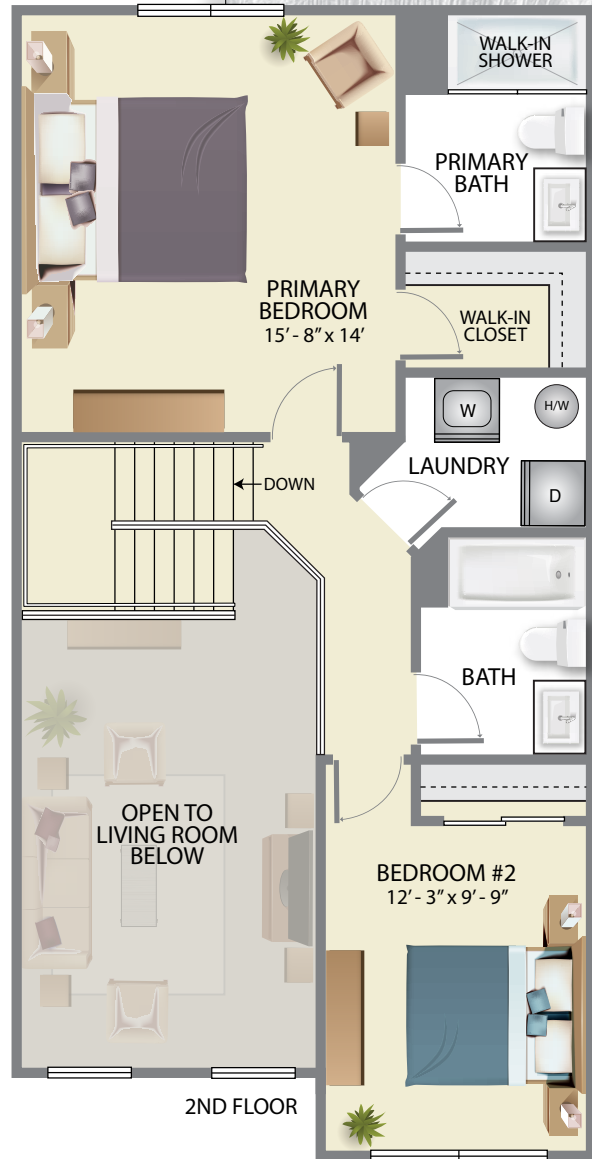

BANYAN II

- 1,470 Sq. Ft.
- 2 Bedrooms
- 2.5 Baths

Plans and furnishings are for marketing purposes only, and are not to scale. Please inspect construction, subdivision, utility, landscape and other plans available through leasing center for complete and specific information. Actual locations may vary and items shown or not shown on this place are subject to errors, omissions and field changes.

*All units can be reasonably adapted for handicap accessibility for an extra charge.  